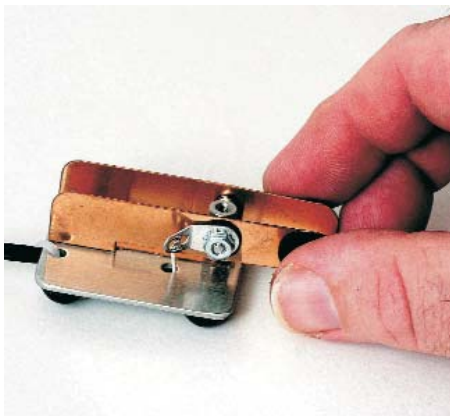

### CW Travel Keyer

The MFJ-403P is a fully featured micro lambic keyer. Its ultra-compact size makes it perfect for travelling or for home use with QRP rigs such as the Yaesu FT-817 or one of the MFJ Cub series of transceivers. The keyer has thumbwheel speed control 3-65 WPM, reversable paddle, adjustable weighting control, adjustable sidetone with speaker, iambic modes A or B and fully automatic or semi-auto "bug" mode. Operates from a 9V PP3. Size 57 x 95 x 25.4mm.

### Miniature Iambic Paddle Key

The MFJ-561 miniature, lightweight lambic paddle key is the perfect companion for QRP rigs, such as the FT-817. The paddle is precision formed from special phosphor bronze spring material. Mounted on a rugged metal base with four non-skid rubber feet. Comes complete with a 1.5m lead and 3.5mm plug.